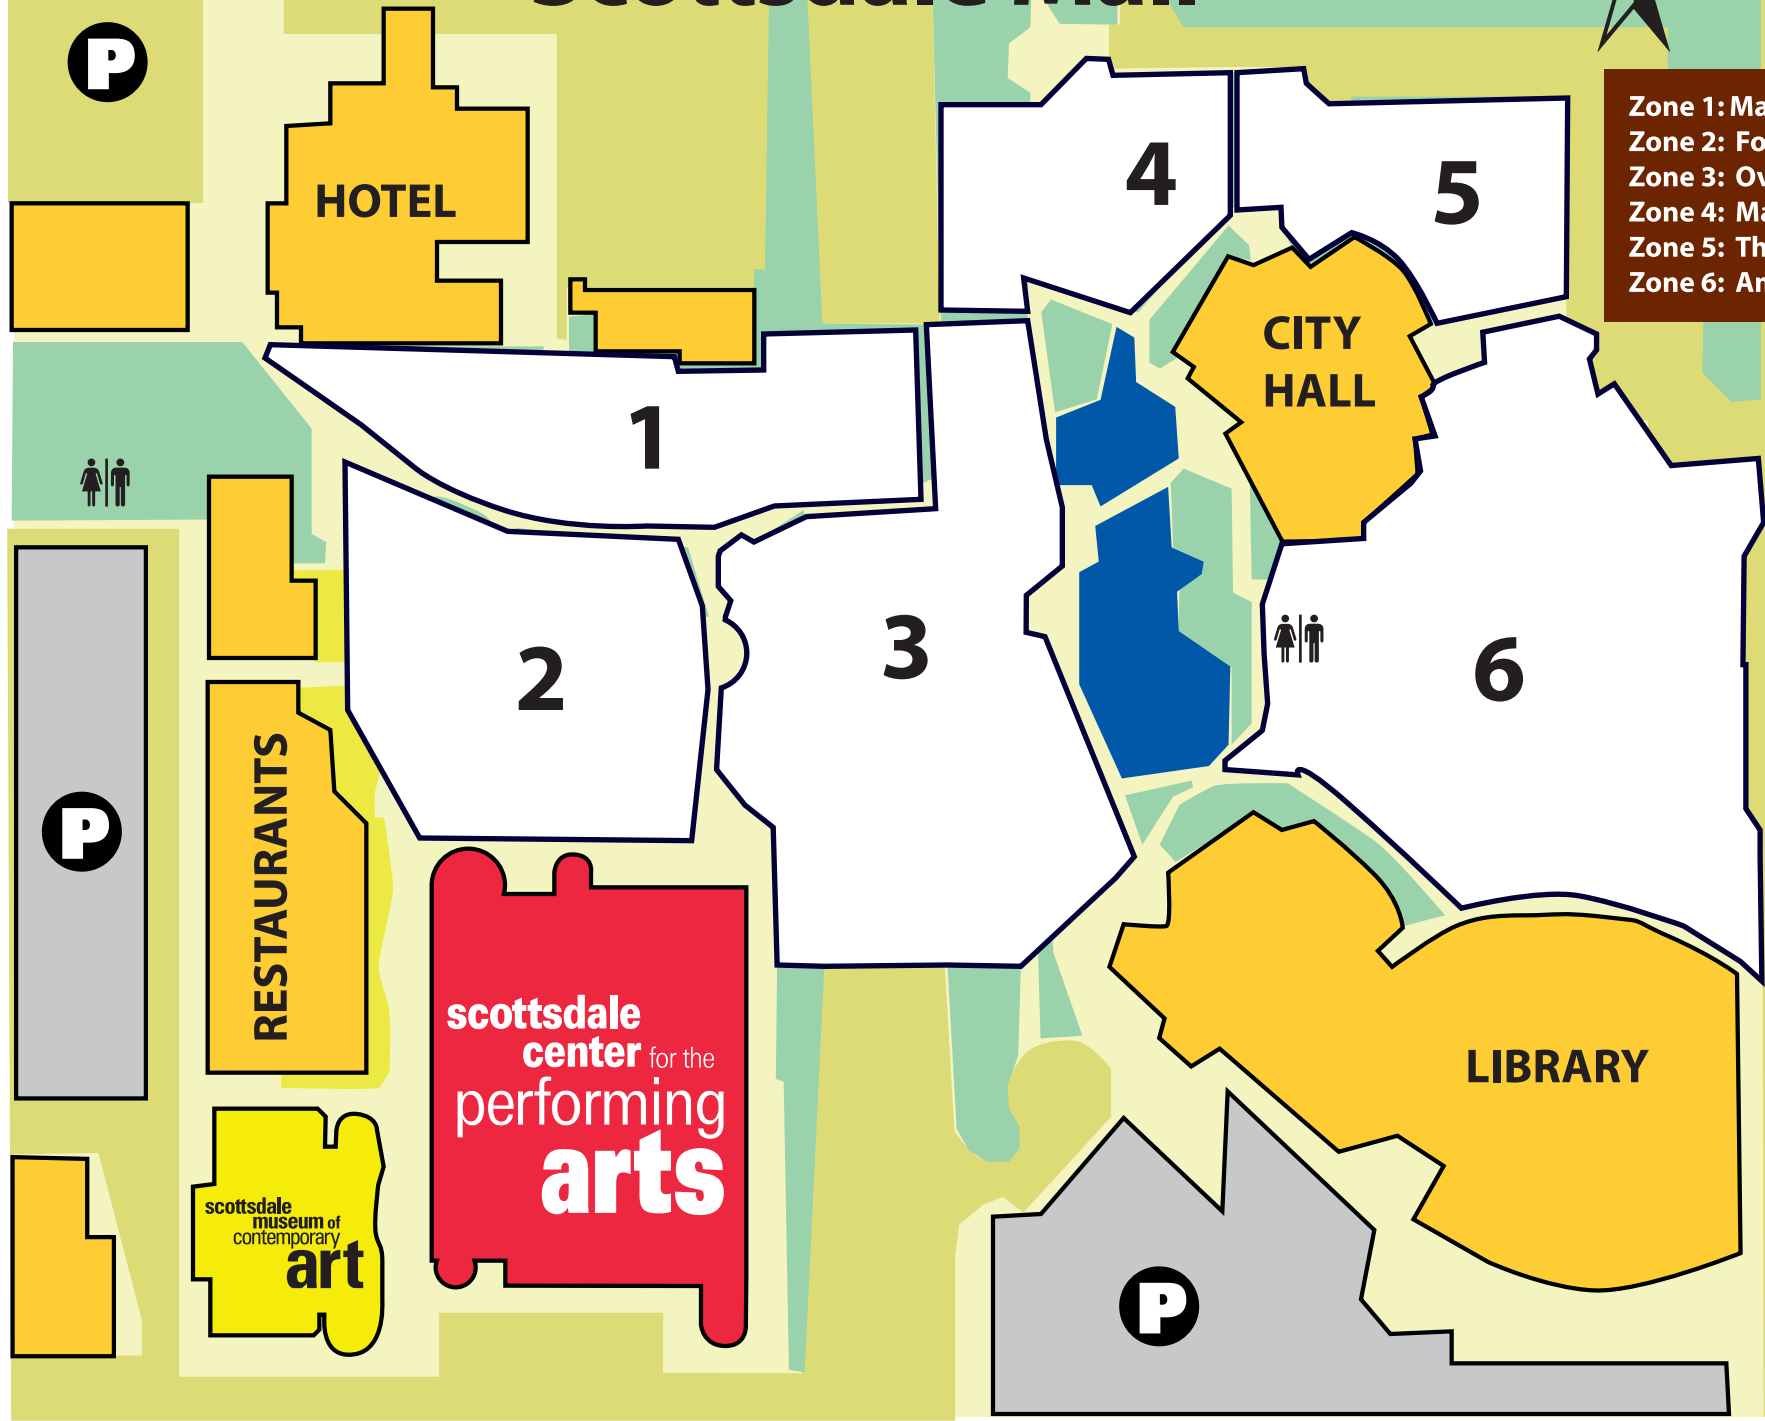

Scottsdale Mall

- Zone 1: Marshall Garden
- Zone 2: Fountain Stage
- Zone 3: Overpass
- Zone 4: Mayer Garden
- Zone 5: The Northeast Lawn
- Zone 6: Amphitheater

P

HOTEL

4

5

1

CITY HALL

2

3

6

P

RESTAURANTS

scottsdale center for the performing arts

scottsdale museum of contemporary art

LIBRARY